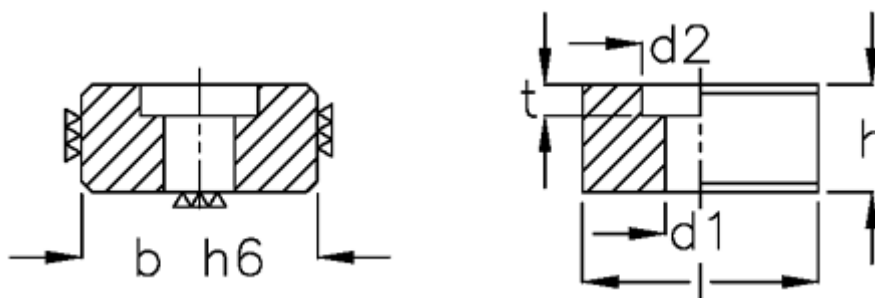

# Data Sheet

Article number: 20916018

Description: E+G Shallow T-nut  
GN 230-18

## Measures

b	= 18
d1	= 7
d2	= 11
H	= 10
L	= 22
screw	= M6x16
t	= 6.3